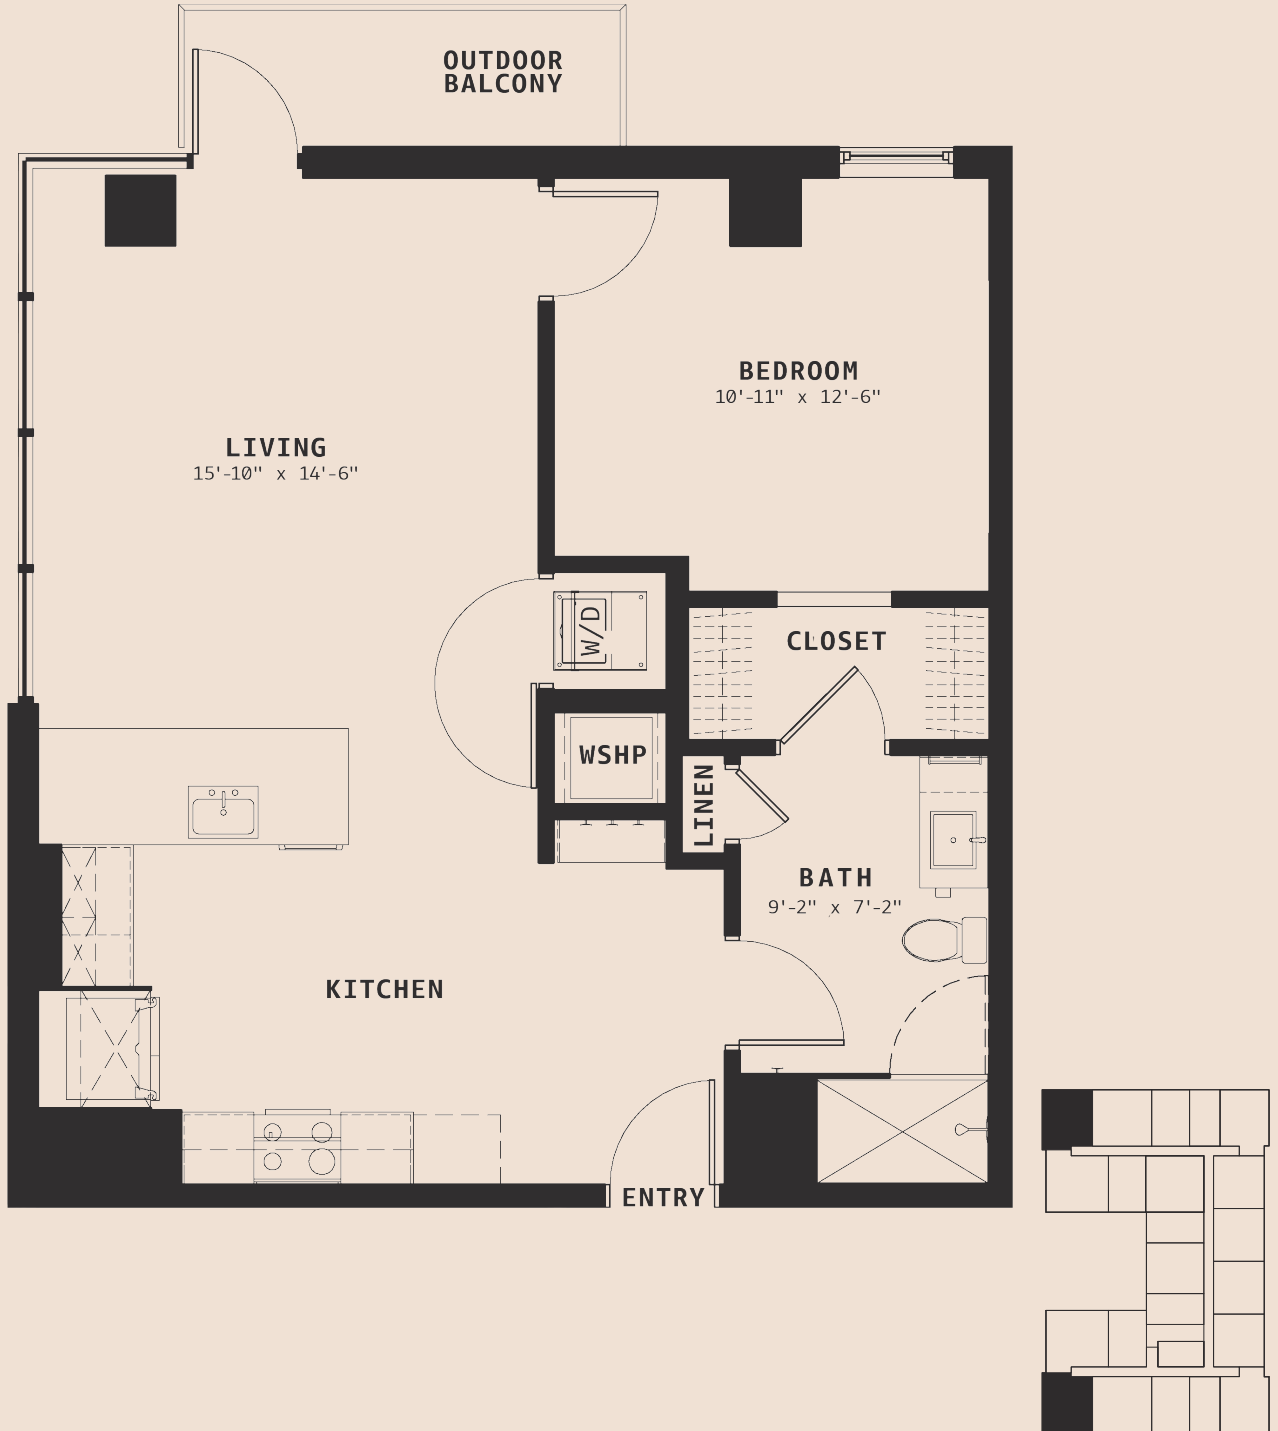

AGAVE

 1 Bedroom

 1 Bathroom

 861 Sq. Ft.

**MOON
TOWER**

Floorplans are artist's rendering. All dimensions are approximate. Actual product and specifications may vary in dimension or detail. Not all features are available in every apartment. Prices and availability are subject to change. Please see a representative for details.

AGAVE

 1 Bedroom

 1 Bathroom

 861 Sq. Ft.

MOON
TOWER

Floorplans are artist's rendering. All dimensions are approximate. Actual product and specifications may vary in dimension or detail. Not all features are available in every apartment. Prices and availability are subject to change. Please see a representative for details.