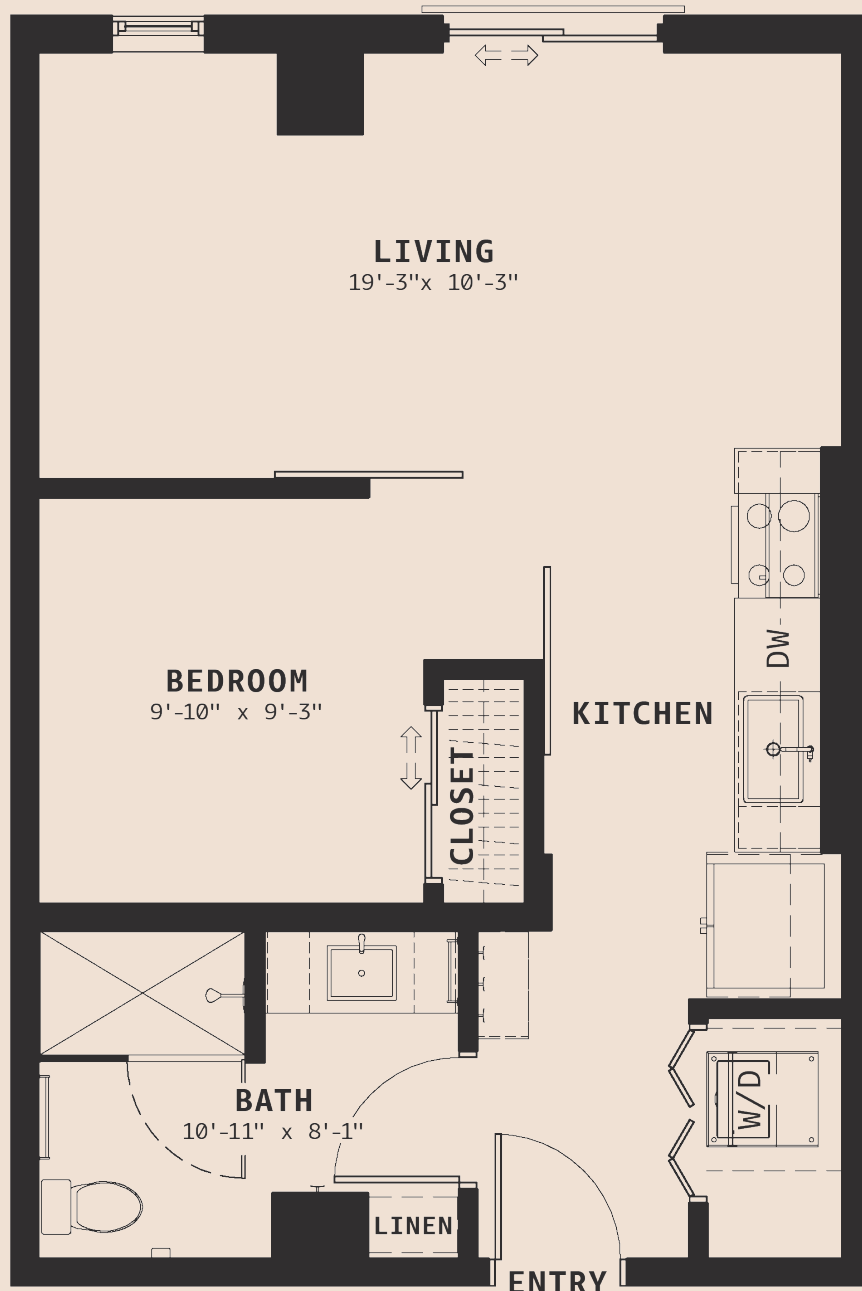

FOXTAIL

-  1 Bedroom
-  1 Bathroom
-  606 Sq. Ft.

MOON
TOWER

Floorplans are artist's rendering. All dimensions are approximate. Actual product and specifications may vary in dimension or detail. Not all features are available in every apartment. Prices and availability are subject to change. Please see a representative for details.

FOXTAIL

 1 Bedroom

 1 Bathroom

 606 Sq. Ft.

MOON
TOWER

Floorplans are artist's rendering. All dimensions are approximate. Actual product and specifications may vary in dimension or detail. Not all features are available in every apartment. Prices and availability are subject to change. Please see a representative for details.