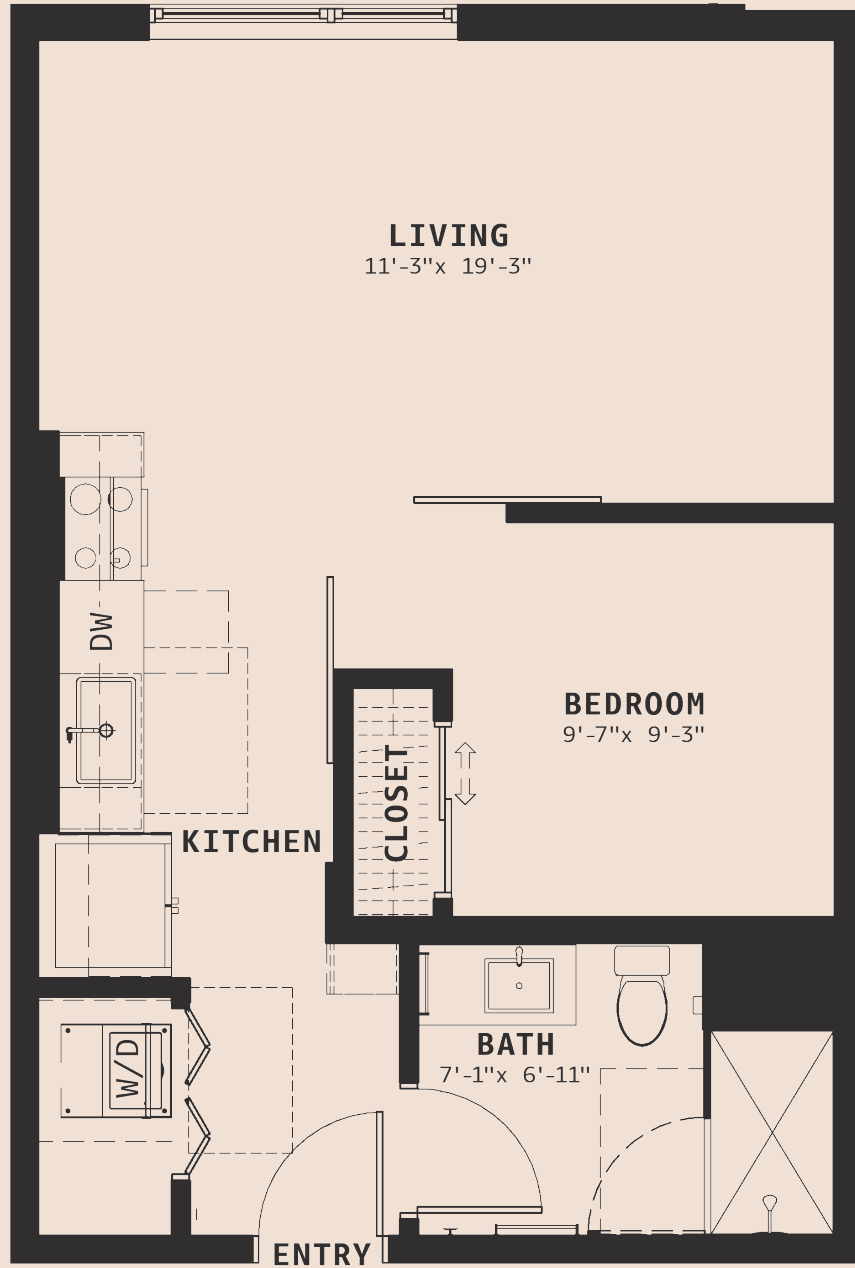

INDIO

 1 Bedroom

 1 Bathroom

 606 Sq. Ft.

MOON
TOWER

Floorplans are artist's rendering. All dimensions are approximate. Actual product and specifications may vary in dimension or detail. Not all features are available in every apartment. Prices and availability are subject to change. Please see a representative for details.