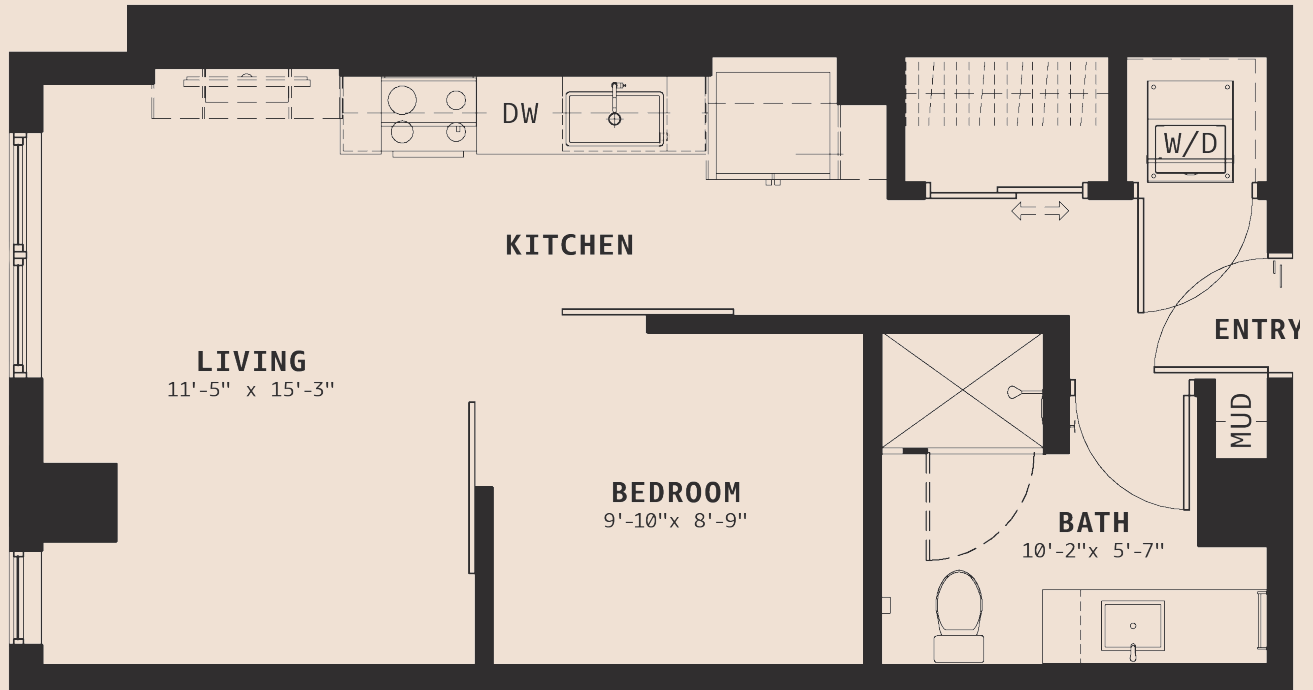

NOMAD

 1 Bedroom

 1 Bathroom

 569 Sq. Ft.

**MOON
TOWER**

Floorplans are artist's rendering. All dimensions are approximate. Actual product and specifications may vary in dimension or detail. Not all features are available in every apartment. Prices and availability are subject to change. Please see a representative for details.

NOMAD

 1 Bedroom

 1 Bathroom

 569 Sq. Ft.

MOON
TOWER

Floorplans are artist's rendering. All dimensions are approximate. Actual product and specifications may vary in dimension or detail. Not all features are available in every apartment. Prices and availability are subject to change. Please see a representative for details.