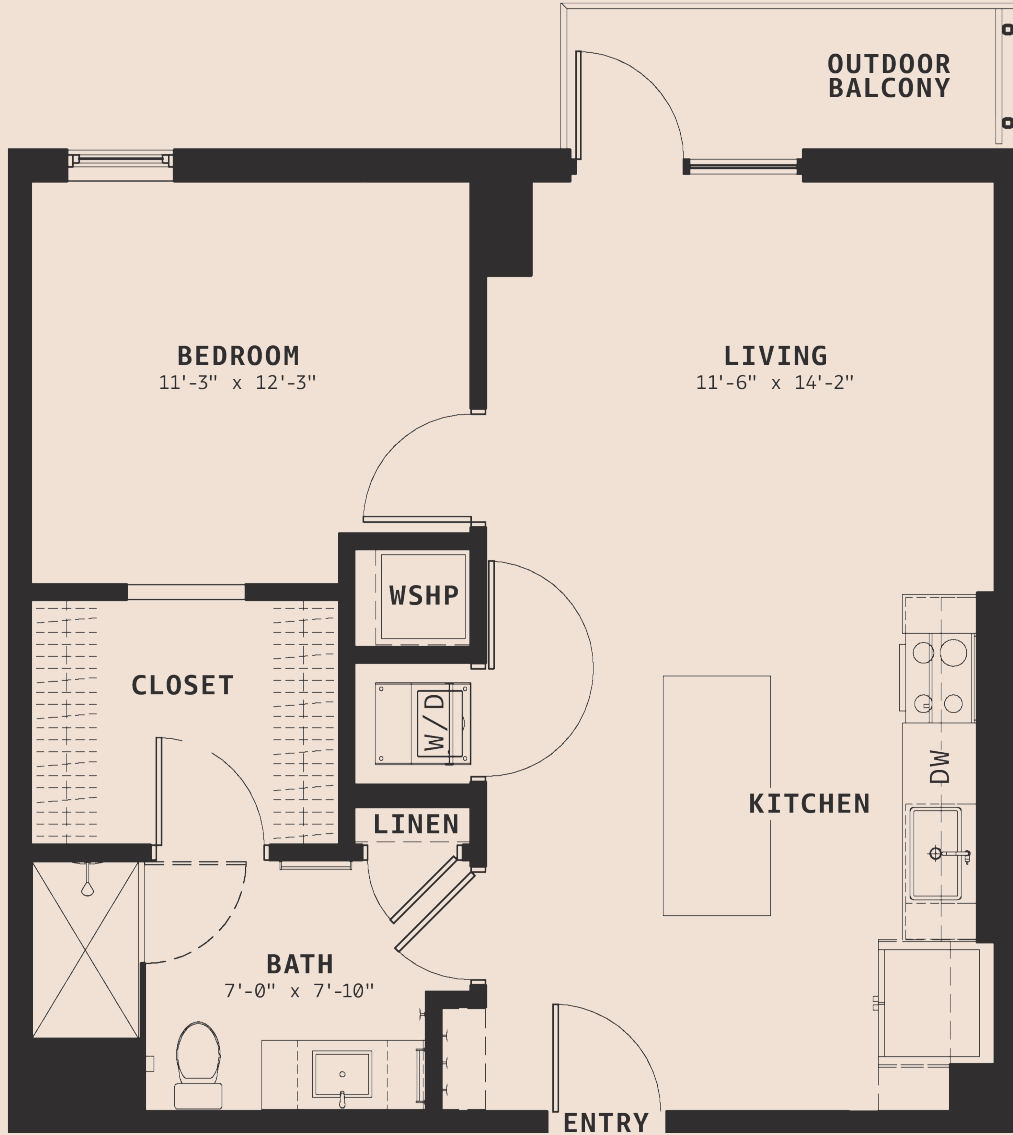

PALO VERDE

-  1 Bedroom
-  1 Bathroom
-  754 Sq. Ft.

MOON
TOWER

Floorplans are artist's rendering. All dimensions are approximate. Actual product and specifications may vary in dimension or detail. Not all features are available in every apartment. Prices and availability are subject to change. Please see a representative for details.

PALO VERDE

 1 Bedroom

 1 Bathroom

 754 Sq. Ft.

MOON
TOWER

Floorplans are artist's rendering. All dimensions are approximate. Actual product and specifications may vary in dimension or detail. Not all features are available in every apartment. Prices and availability are subject to change. Please see a representative for details.