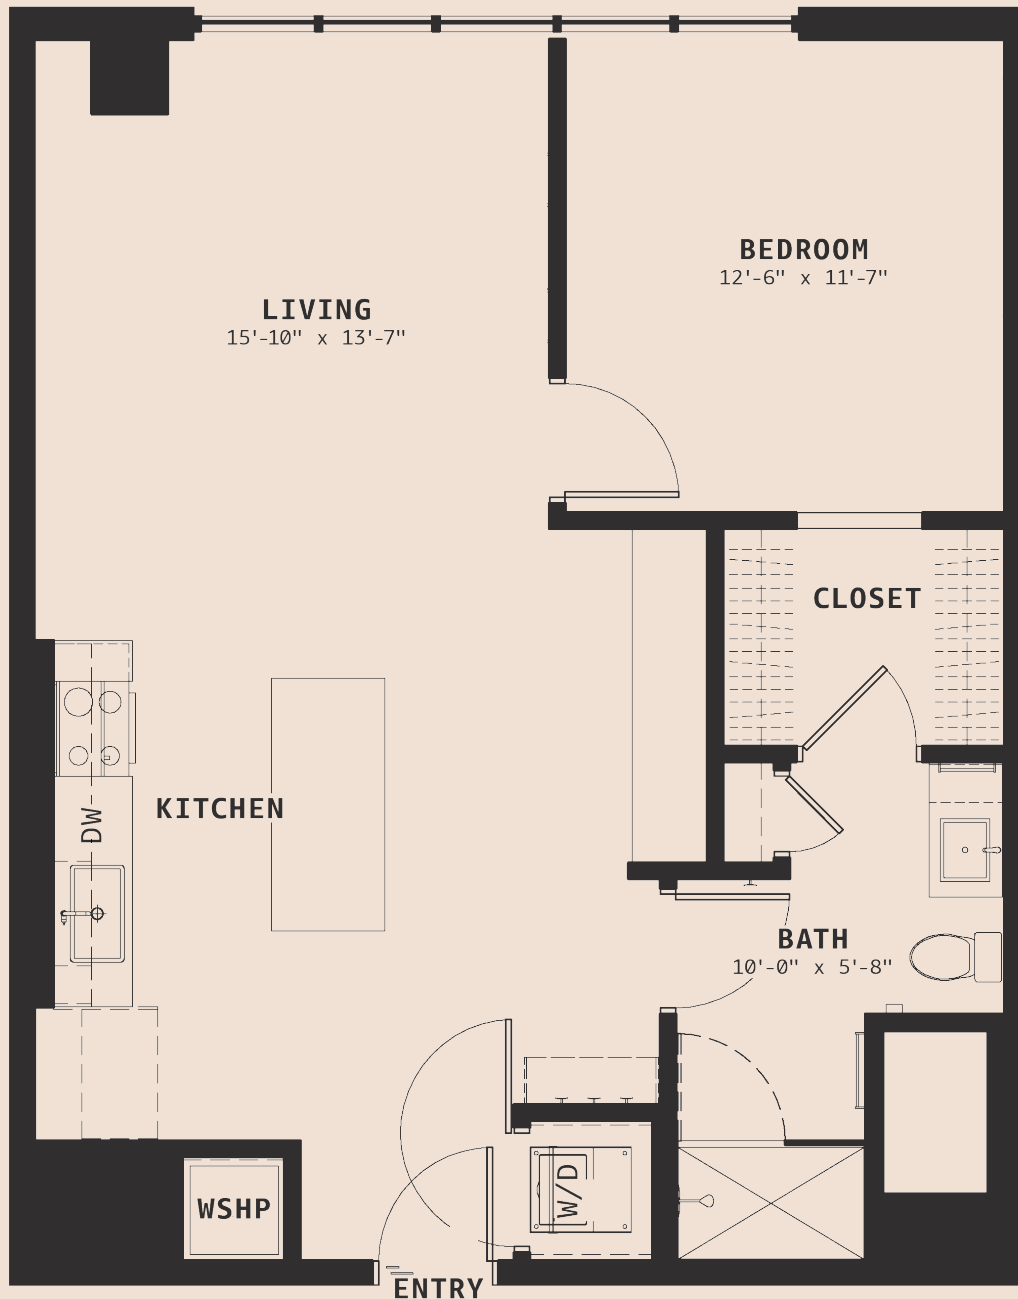

SAGE

 1 Bedroom

 1 Bathroom

 860 Sq. Ft.

**MOON
TOWER**

Floorplans are artist's rendering. All dimensions are approximate. Actual product and specifications may vary in dimension or detail. Not all features are available in every apartment. Prices and availability are subject to change. Please see a representative for details.

SAGE

-  1 Bedroom
-  1 Bathroom
-  860 Sq. Ft.

MOON
TOWER

Floorplans are artist's rendering. All dimensions are approximate. Actual product and specifications may vary in dimension or detail. Not all features are available in every apartment. Prices and availability are subject to change. Please see a representative for details.