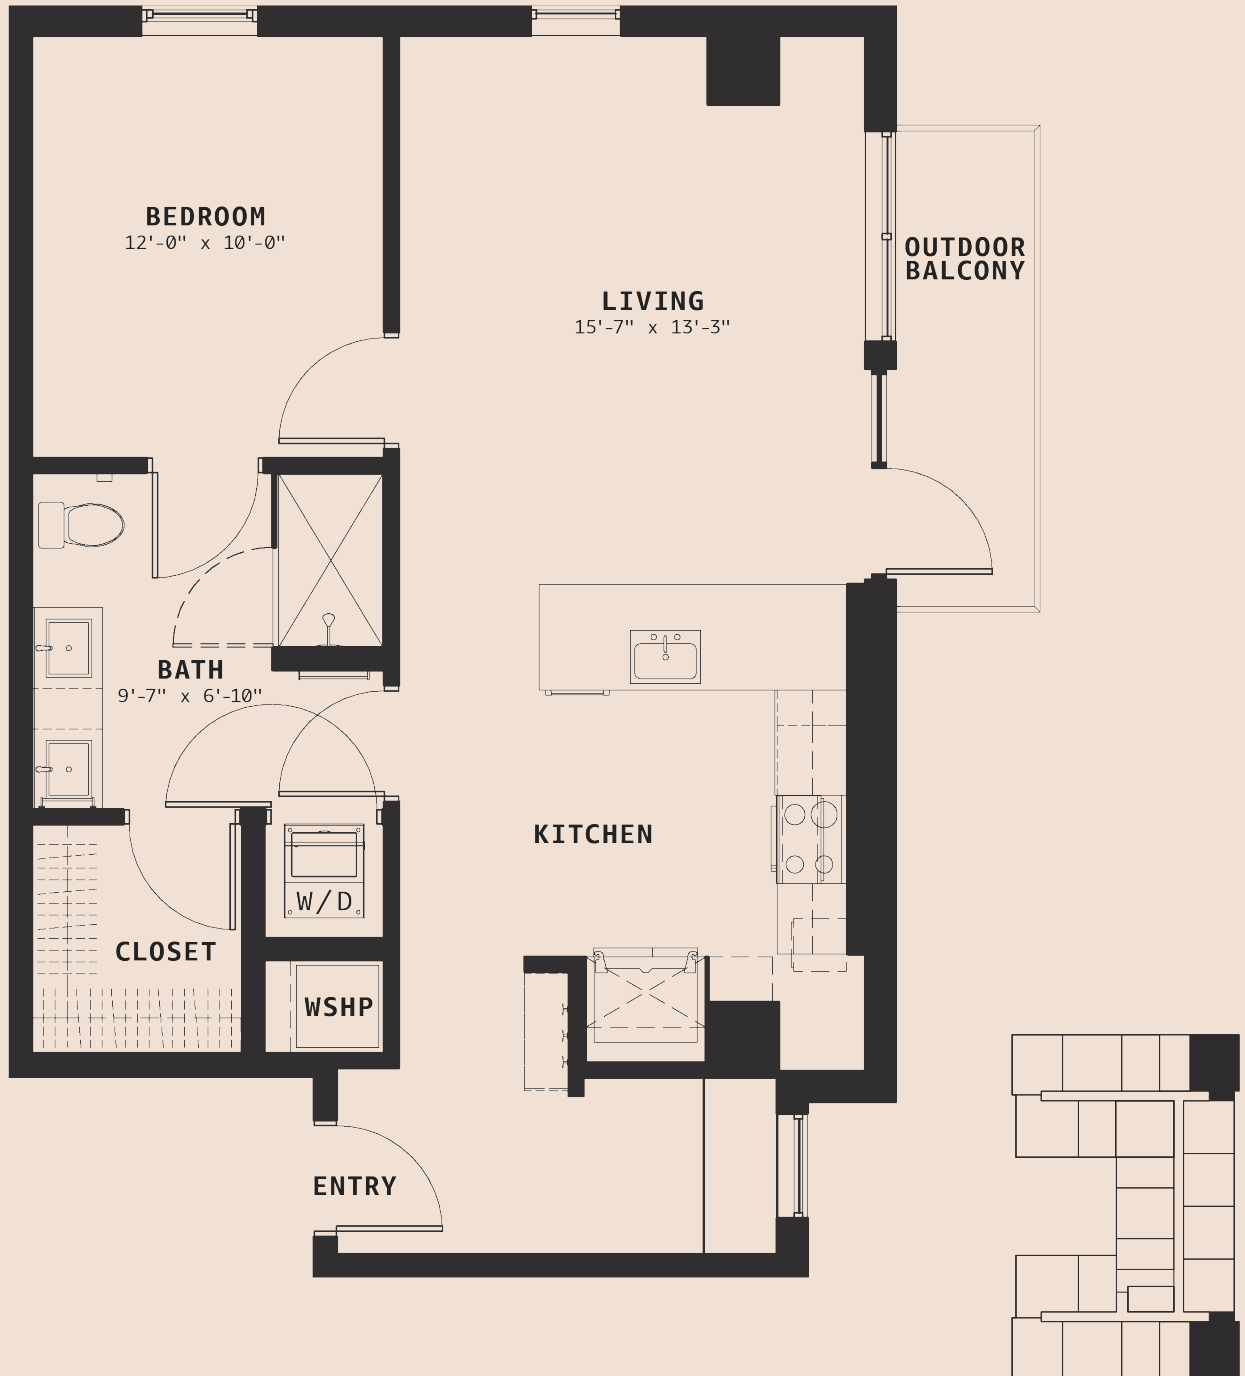

SEDONA

 1 Bedroom

 1 Bathroom

 827 Sq. Ft.

MOON
TOWER

Floorplans are artist's rendering. All dimensions are approximate. Actual product and specifications may vary in dimension or detail. Not all features are available in every apartment. Prices and availability are subject to change. Please see a representative for details.