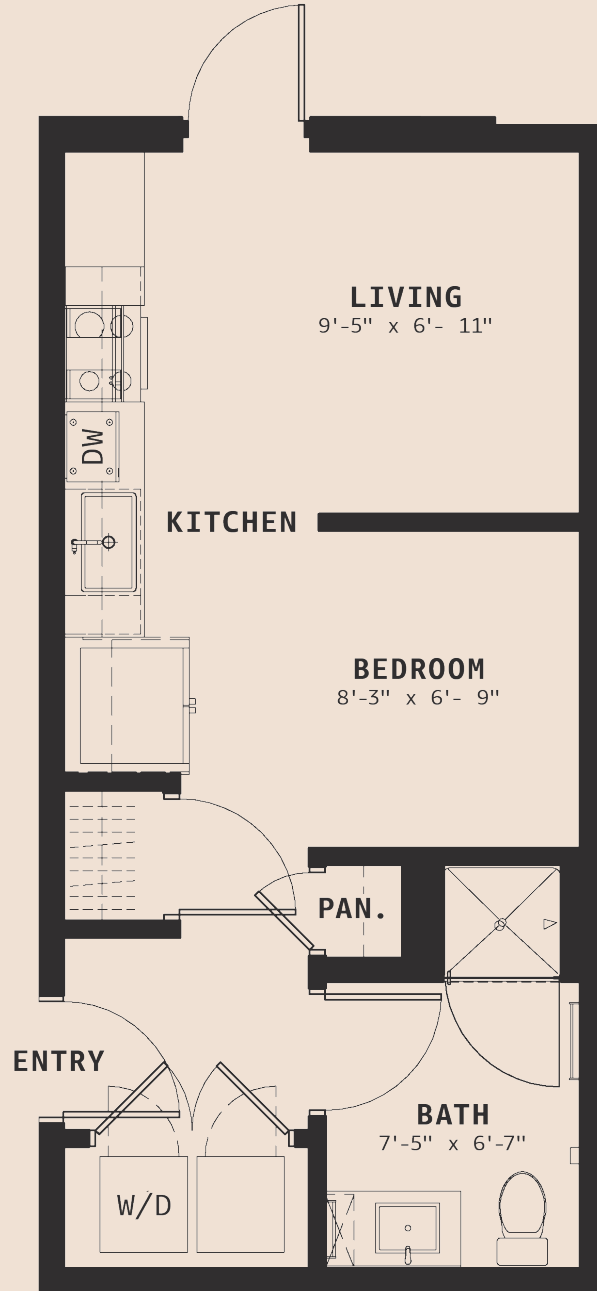

SOUTHWESTERN

-  1 Bedroom
-  1 Bathroom
-  428 Sq. Ft.

MOON
TOWER

Floorplans are artist's rendering. All dimensions are approximate. Actual product and specifications may vary in dimension or detail. Not all features are available in every apartment. Prices and availability are subject to change. Please see a representative for details.