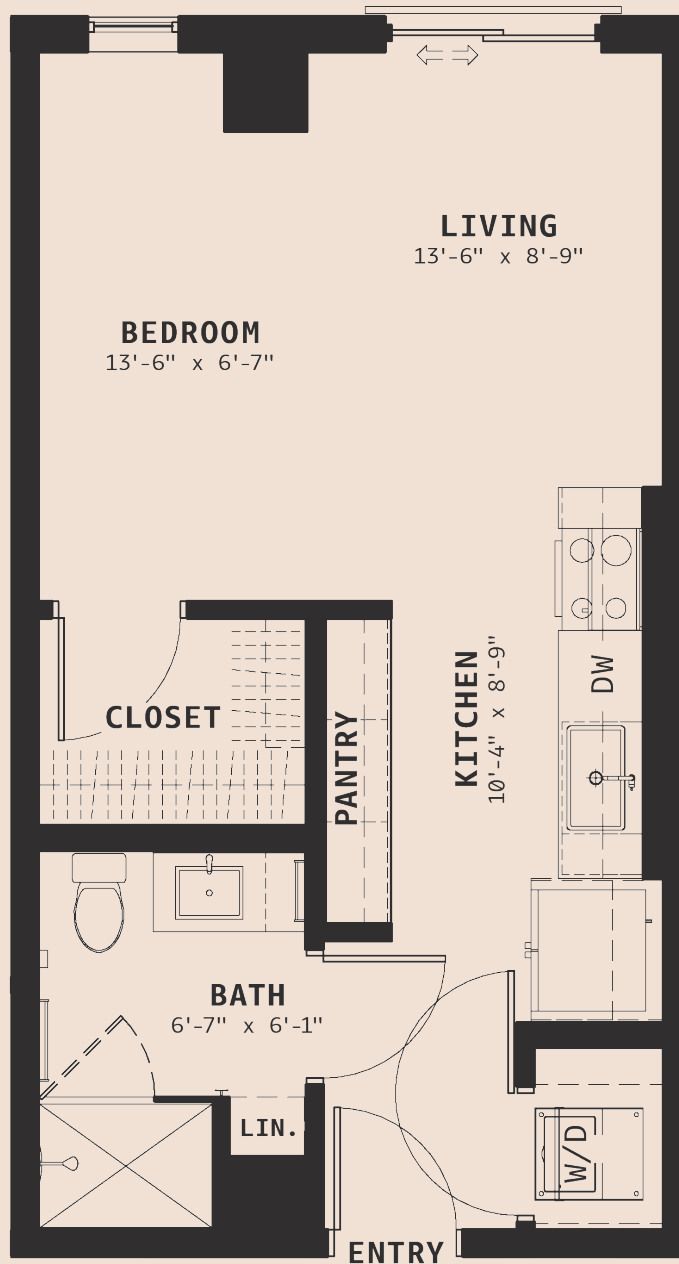

STARGAZER

-  1 Bedroom
-  1 Bathroom
-  487 Sq. Ft.

MOON
TOWER

Floorplans are artist's rendering. All dimensions are approximate. Actual product and specifications may vary in dimension or detail. Not all features are available in every apartment. Prices and availability are subject to change. Please see a representative for details.

STARGAZER

 1 Bedroom

 1 Bathroom

 487 Sq. Ft.

MOON
TOWER

Floorplans are artist's rendering. All dimensions are approximate. Actual product and specifications may vary in dimension or detail. Not all features are available in every apartment. Prices and availability are subject to change. Please see a representative for details.