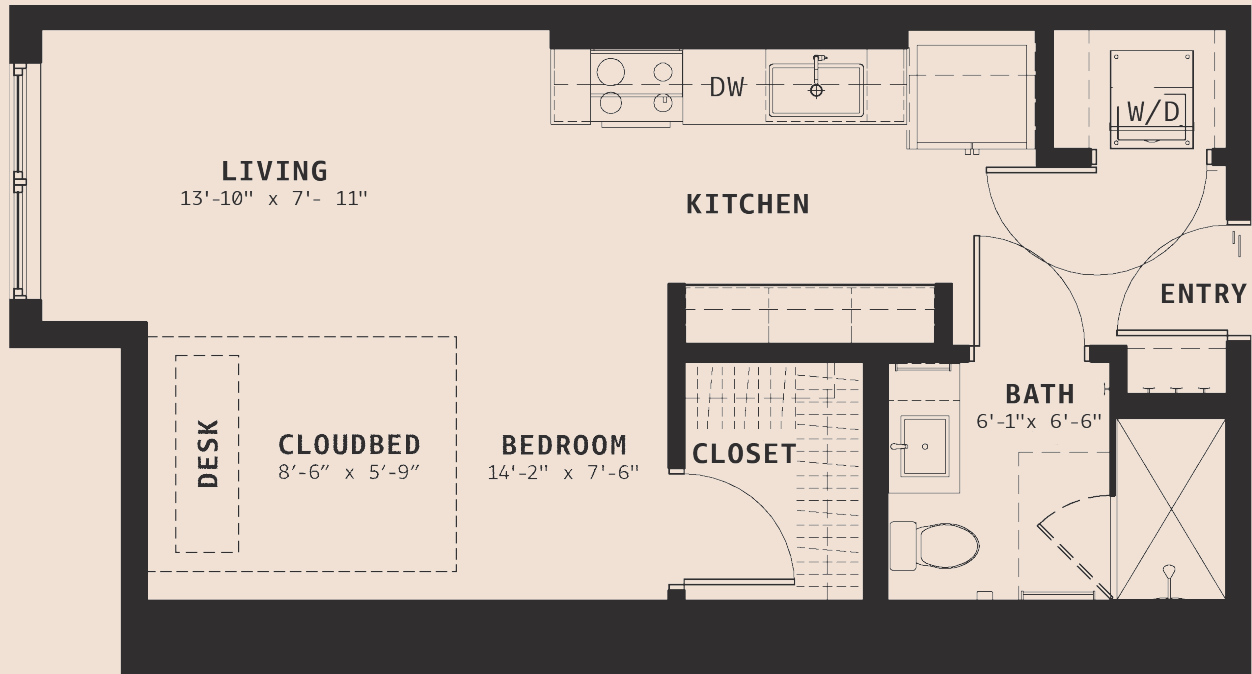

# SANDSTONE

WITH THE ORI CLOUBBED AND DESK

 1 Bedroom

 1 Bathroom

 527 Sq. Ft.

MOON  
TOWER

Floorplans are artist's rendering. All dimensions are approximate. Actual product and specifications may vary in dimension or detail. Not all features are available in every apartment. Prices and availability are subject to change. Please see a representative for details.

# SANDSTONE

WITH THE ORI CLOUDBED AND DESK

 1 Bedroom

 1 Bathroom

 527 Sq. Ft.

MOON  
TOWER

Floorplans are artist's rendering. All dimensions are approximate. Actual product and specifications may vary in dimension or detail. Not all features are available in every apartment. Prices and availability are subject to change. Please see a representative for details.